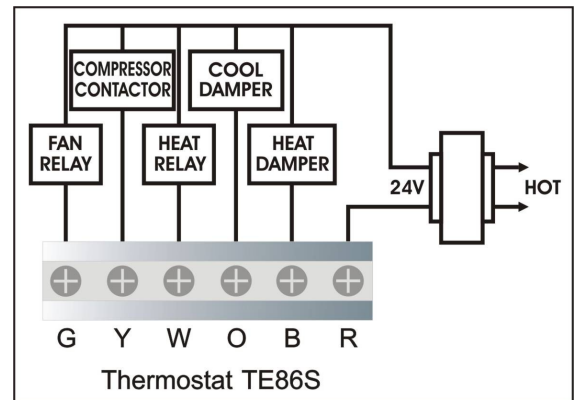

Installation

Wiring Plug

Programming

PROG Button	Place System switch in Heat or Cool mode. Press PROG button to enter program mode. Use UP and DOWN keys to select. Keep pressing PROG to proceed further.
RUN Button	Press RUN to return to normal mode.
HOLD Button	Press HOLD to maintain set-point for an extended period of time. To cancel HOLD mode, press HOLD again.
CLOCK Button	Press CLOCK button to adjust the clock. Use UP and DOWN keys to select. Press CLOCK to confirm and exit.