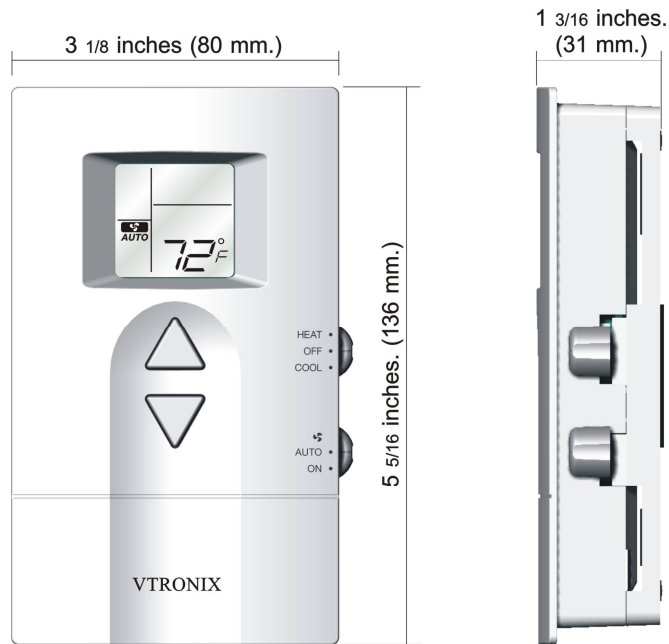

Installation

Wiring Plug

Programming

PROG Button	Place System switch in Heat or Cool mode. Press PROG button to enter program mode. Use UP and DOWN keys to select. Keep pressing PROG to proceed further.
RUN Button	Press RUN to return to normal mode.
HOLD Button	Press HOLD to maintain set-point for an extended period of time. To cancel HOLD mode, press HOLD again.
CLOCK Button	Press CLOCK button to adjust the clock. Use UP and DOWN keys to select. Press CLOCK to confirm and exit.